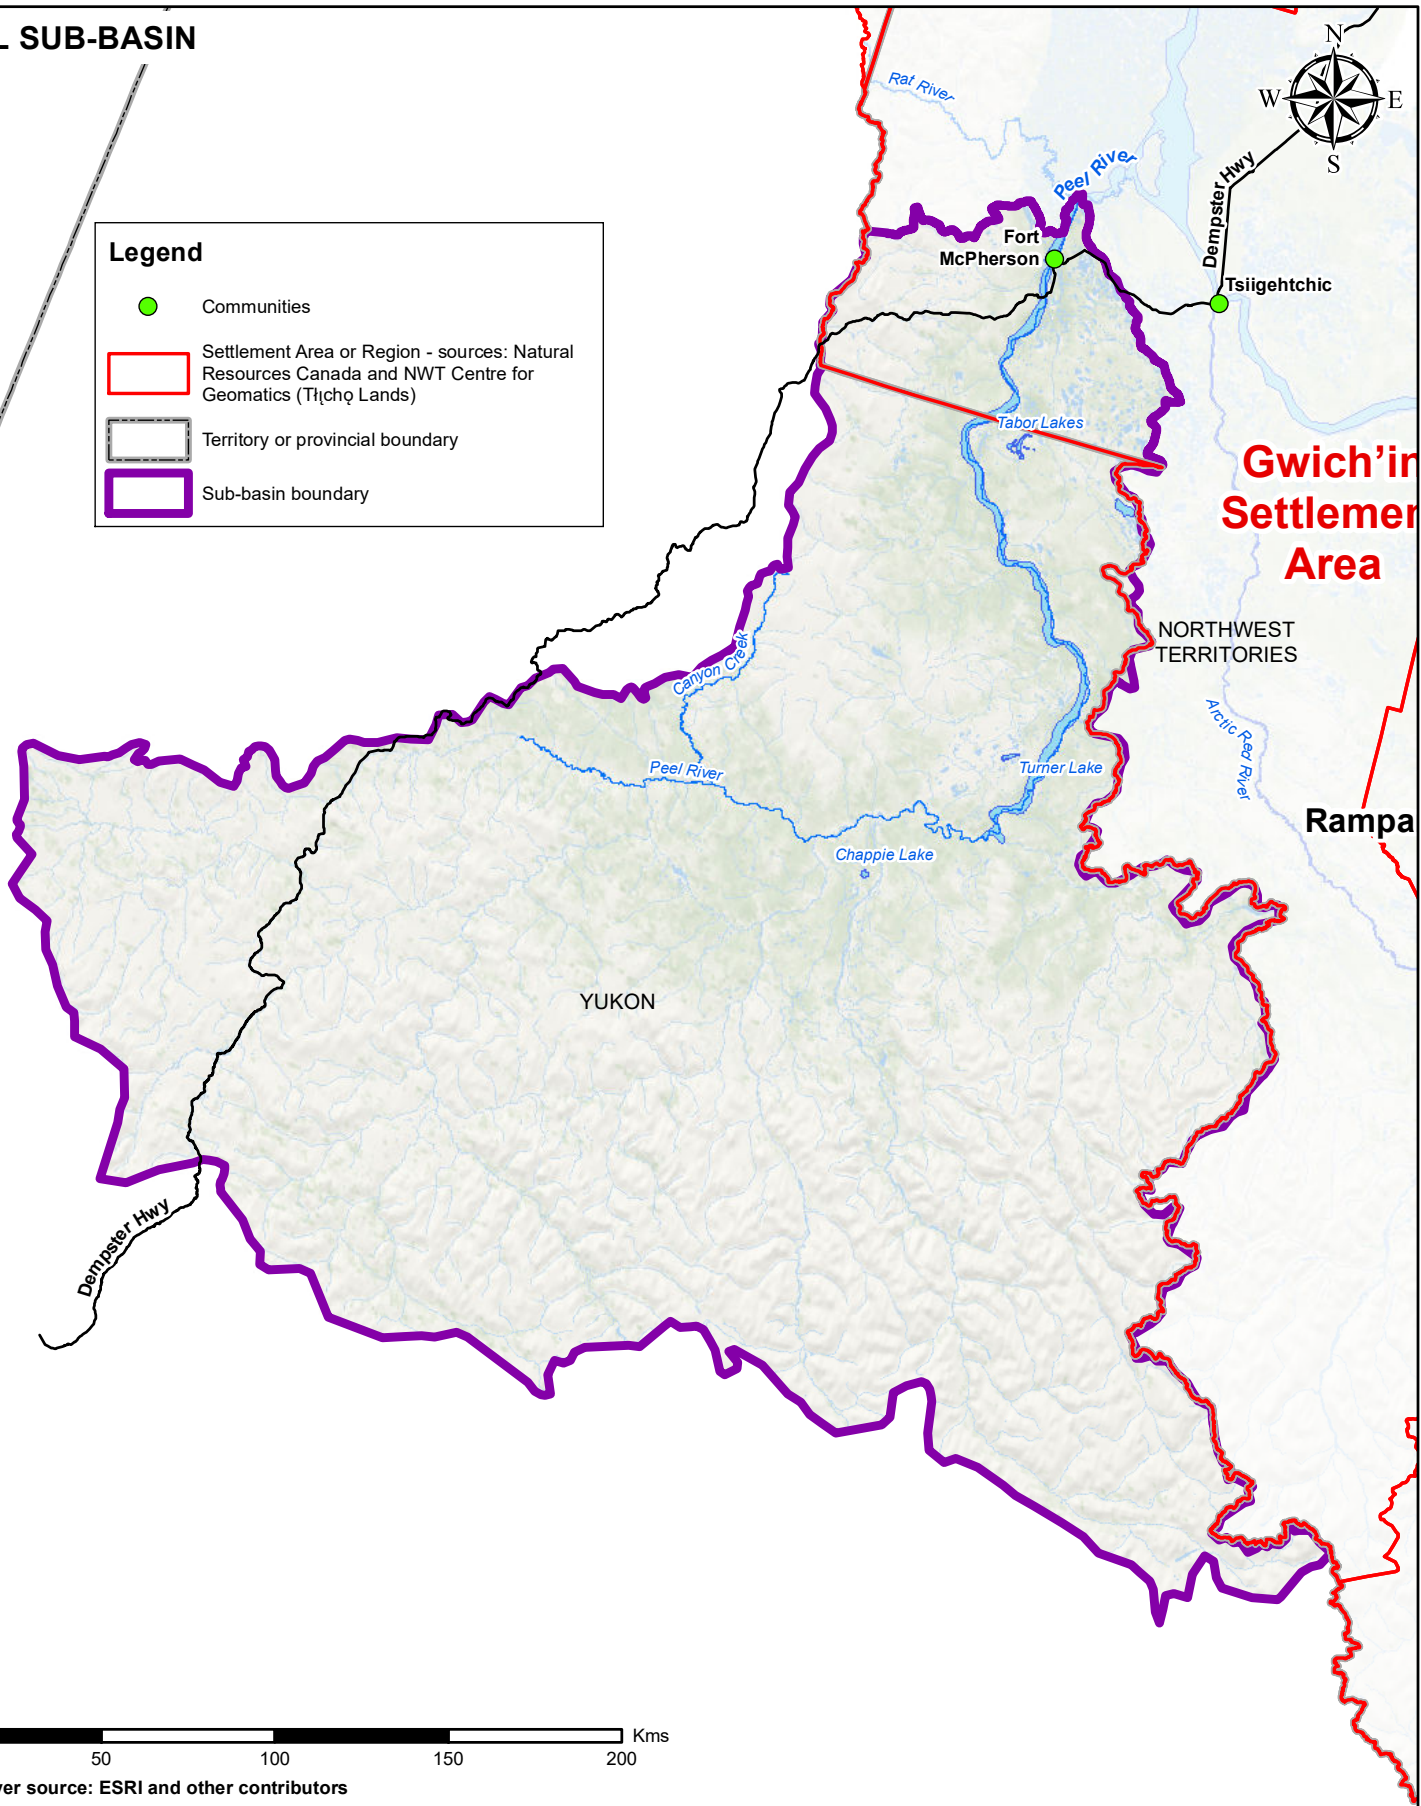

PEEL SUB-BASIN

Legend

- Communities
- ▭ Settlement Area or Region - sources: Natural Resources Canada and NWT Centre for Geomatics (Tłı̨chǫ Lands)
- ▭ Territory or provincial boundary
- ▭ Sub-basin boundary

**Gwich'in
Settlement
Area**

NORTHWEST
TERRITORIES

Rampa

YUKON

Base Layer source: ESRI and other contributors