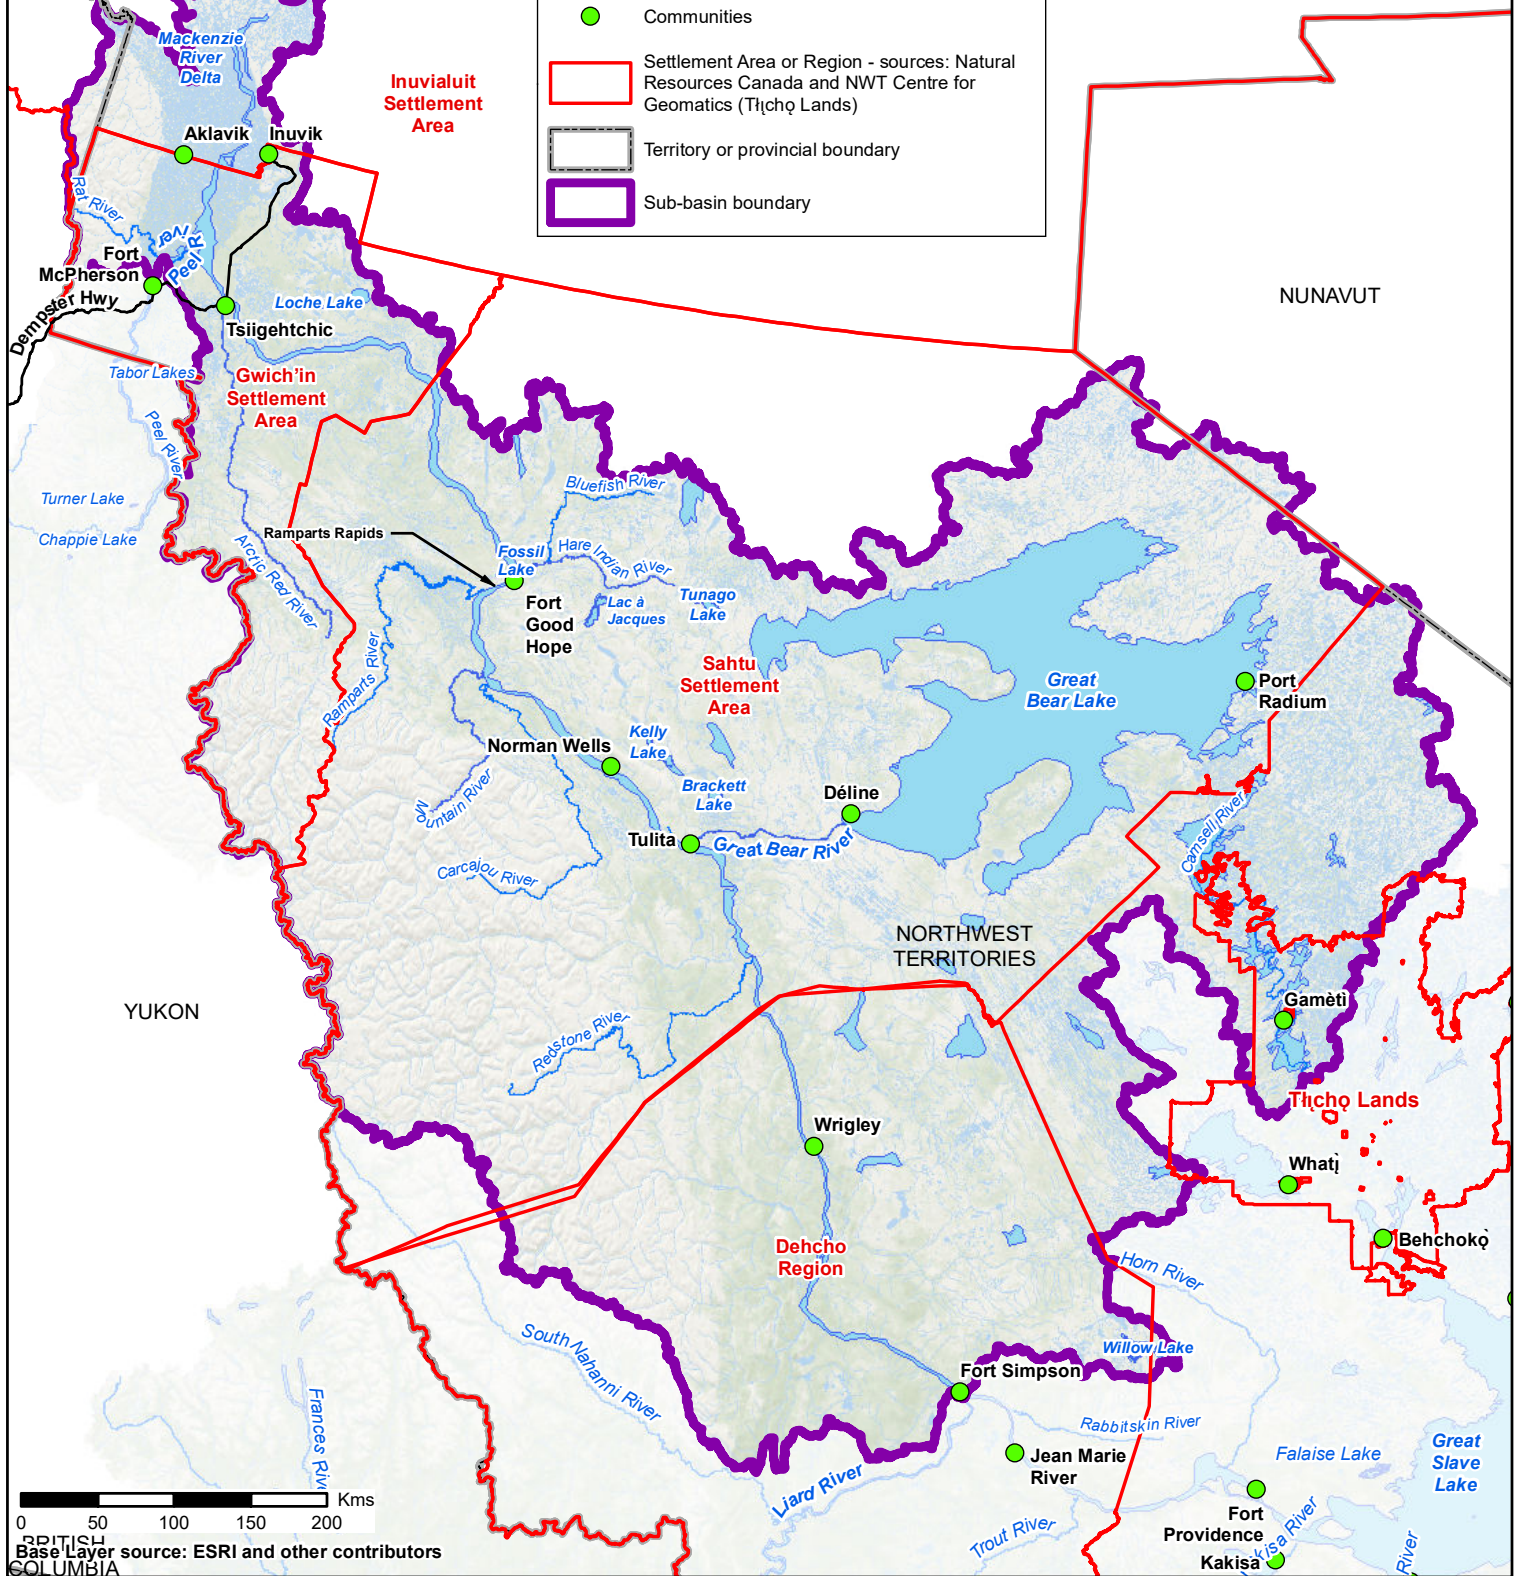

# MACKENZIE GREAT BEAR SUB-BASIN

## Legend

- Communities
- Settlement Area or Region - sources: Natural Resources Canada and NWT Centre for Geomatics (Tłı̨chǫ Lands)
- Territory or provincial boundary
- Sub-basin boundary

Base Layer source: ESRI and other contributors