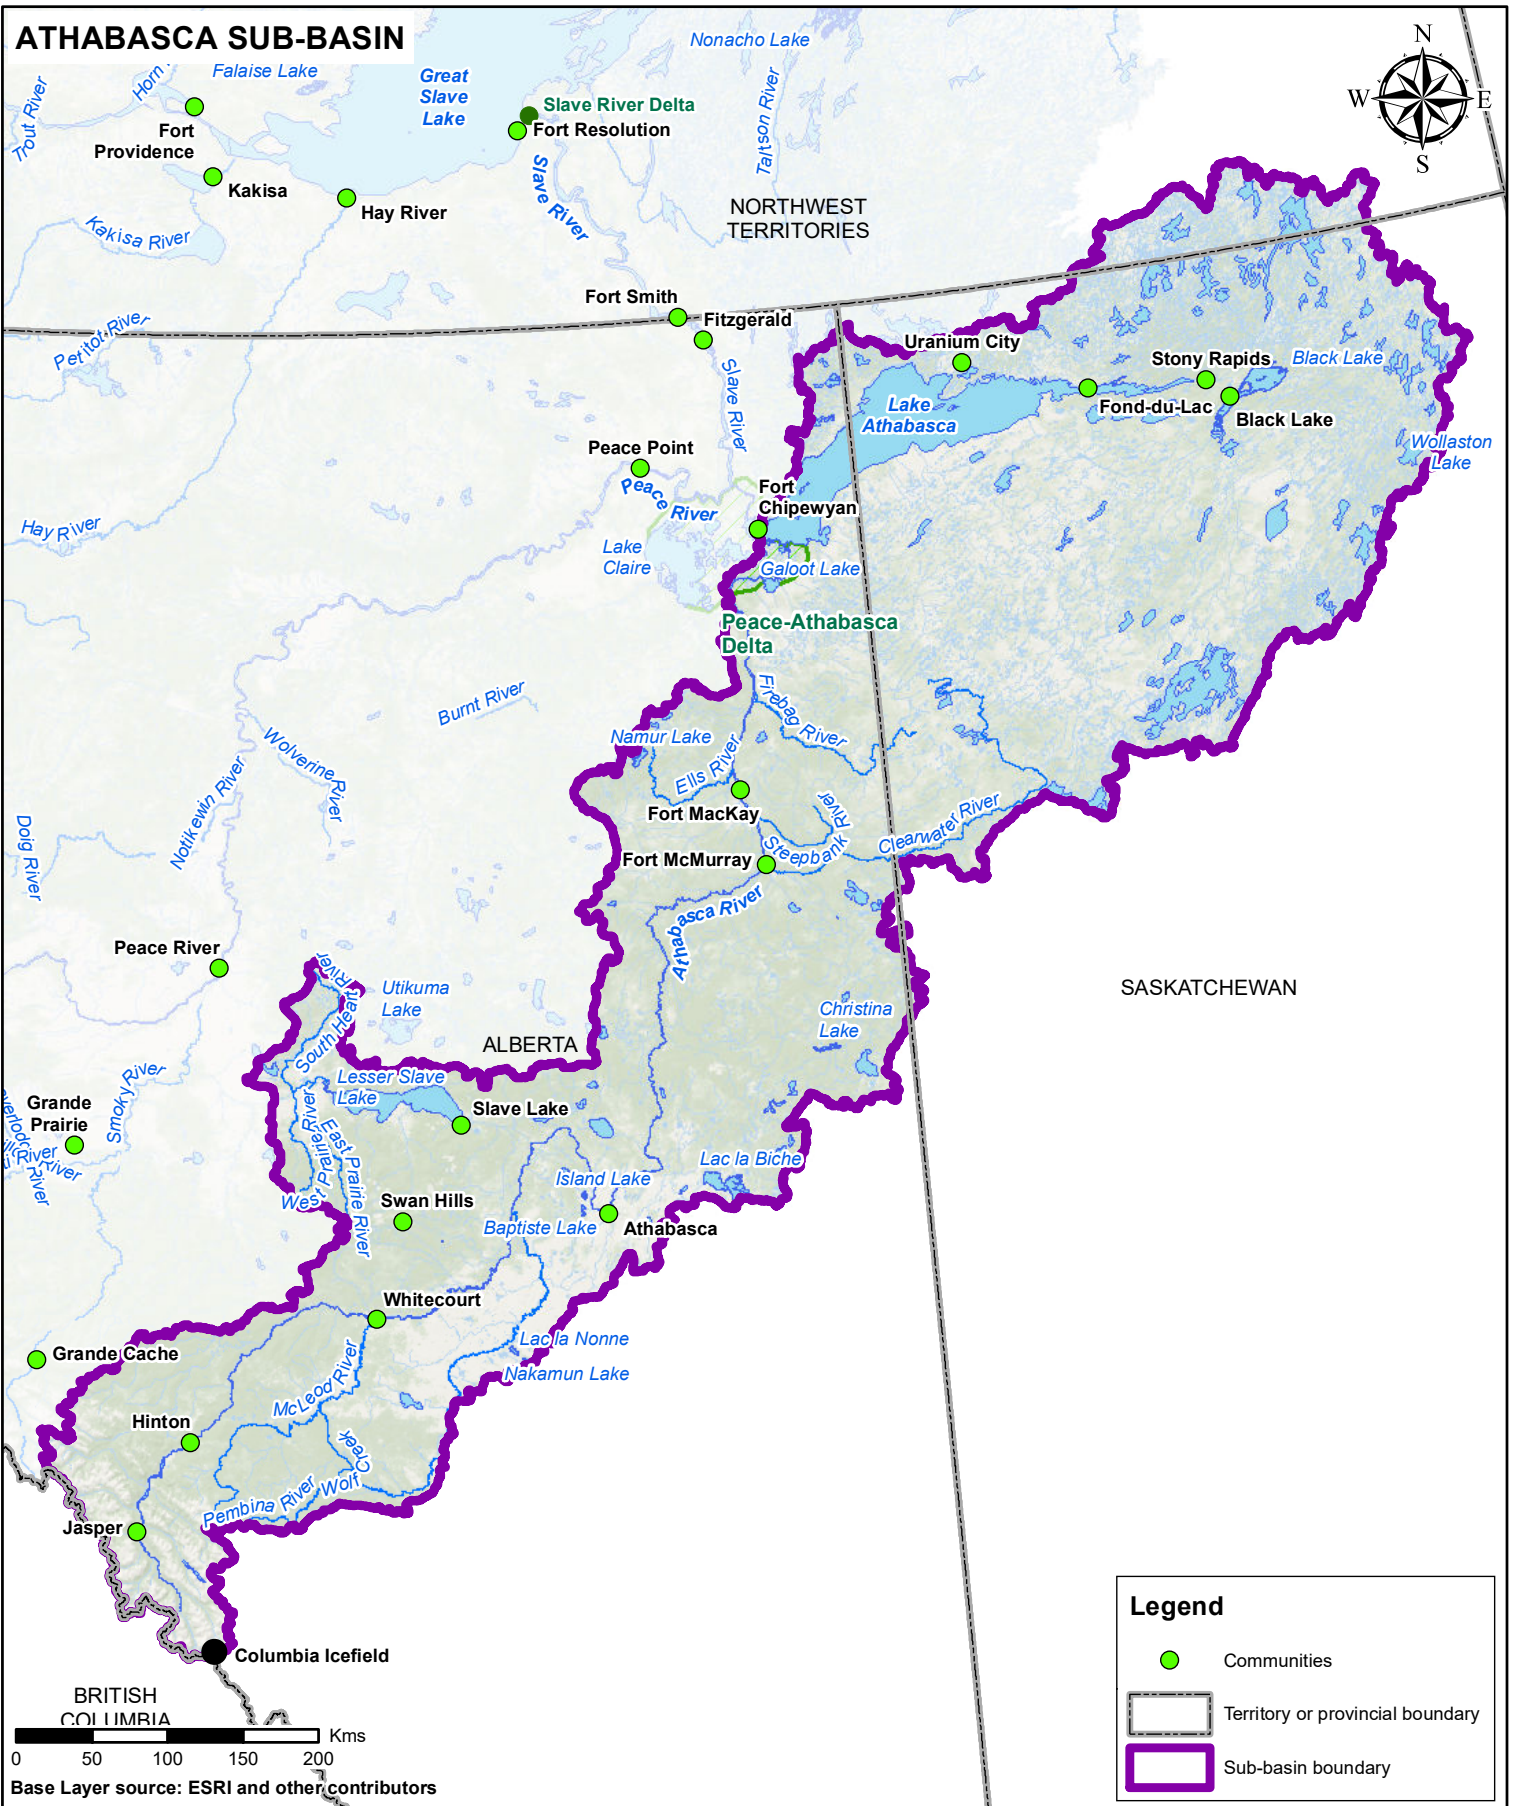

# ATHABASCA SUB-BASIN

Base Layer source: ESRI and other contributors

**Legend**

- Communities
- Territory or provincial boundary
- Sub-basin boundary